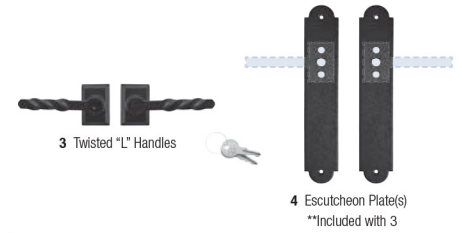

## Decorative Hardware

Attractive black spade handles (#1) and spade hinges (#2) are provided as standard to enhance the carriage house design. Optional decorative black hardware, including handles, operable L-keylocks, strap hinges, door knockers and studs, are available to provide a customized look to a classic carriage house door. The pricing on the sheet reflects a credit for the standard handles and hinges. Therefore, the pricing reflected is the upgraded amount.

Hardware Description	Collection Availability							UPGRADE HARDWARE PRICING	QUANTITY
	CANYON RIDGE®	COACHMAN®	GRAND HARBOR®	GALLERY®	CYPRESS™	RESERVE® LIMITED EDITION	RESERVE® SEMI-CUSTOM		
1 Standard Spade Lift Handles	✓	✓		✓	✓	✓	✓	\$10	2
2 Standard Spade Strap Hinge*	✓	✓	✓	✓	✓	✓	✓	\$25	4
3 Twisted "L" Handles	✓	✓		✓	✓	✓	✓	\$45	2
3 Twisted "L" Handles with double car lock	✓	✓		✓	✓	✓	✓	\$50	2
3 Twisted "L" Handles with single car lock	✓	✓		✓	✓	✓	✓	\$50	2
4 Escutcheon Plate(s) (included with twisted "L" handles)	✓	✓	✓	✓	✓	✓	✓	**	2
5 Door Stud†- 3/4"	✓	✓				✓	✓	\$2	1
6 Round Clavos†- 1 3/4"	✓	✓				✓	✓	\$6	1
7 Diamond Clavos†- 1 3/4"	✓	✓				✓	✓	\$6	1
8 Ring Door Knocker	✓	✓				✓	✓	\$15	1
9 Ring Knocker with Plate	✓	✓				✓	✓	\$25	1
10 Lion's Head Door Knocker	✓	✓				✓	✓	\$20	1
11 Decorative Handles with Keyhole	✓	✓				✓	✓	\$25	2
12 Sliding Bolt	✓	✓				✓	✓	\$25	1
13 Spear Lift Handles	✓	✓		✓	✓	✓	✓	\$20	2
14 Spear Strap Hinge†	✓	✓		✓	✓	✓	✓	\$50	4
15 Fleur de Lis Handles	✓	✓				✓	✓	\$50	2
16 Fleur de Lis Strap Hinge††	✓	✓				✓	✓	\$100	4
17 Colonial Lift Handles	✓	✓		✓	✓	✓	✓	\$20	2
18 Colonial Strap Hinge†	✓	✓		✓	✓	✓	✓	\$60	4
19 Olde Door Pull Handles	✓	✓		✓	✓	✓	✓	\$50	2
20 Mediterranean Strap Hinge††	✓					✓		\$100	4
21 Gate Latch Handles	✓	✓		✓	✓	✓	✓	\$50	2
22 Tuscan Strap Hinge††	✓					✓		\$100	4

1 Standard Spade Lift Handles

2 Standard Spade Strap Hinge\*

11 Decorative Handles with Keyhole

12 Sliding Bolt

13 Spear Lift Handles

14 Spear Strap Hinge†

3 Twisted "L" Handles

4 Escutcheon Plate(s)