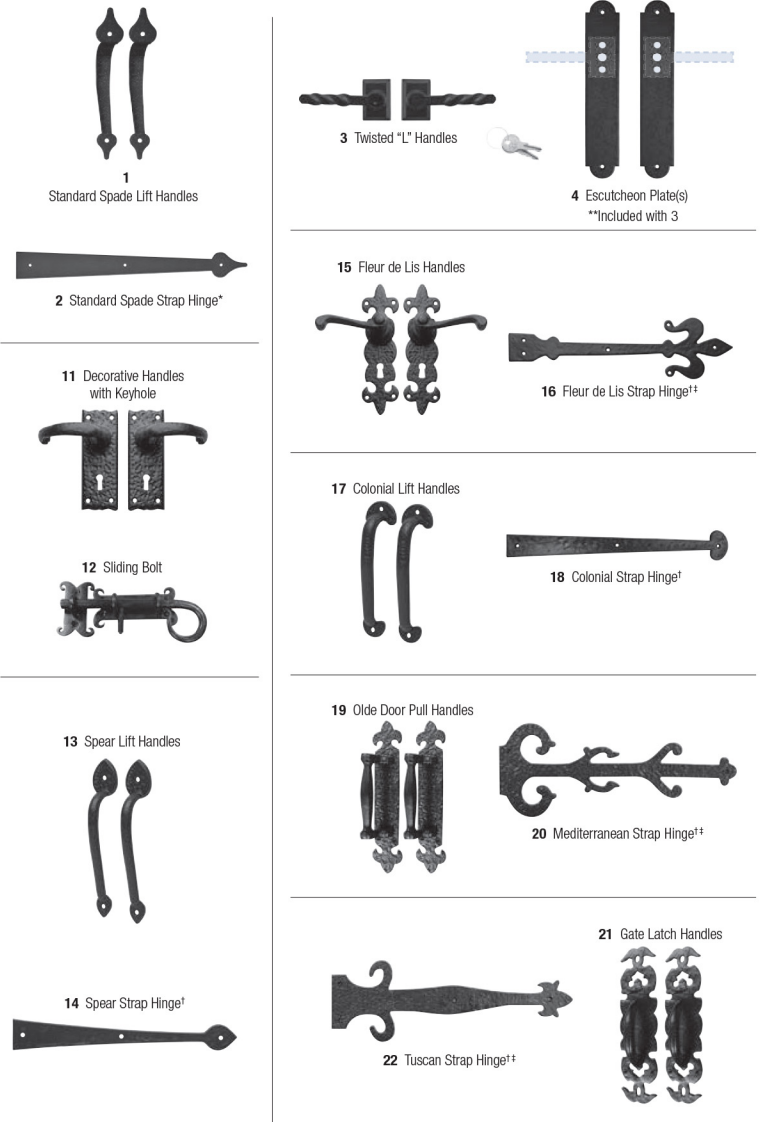

Decorative Hardware

Attractive black spade handles (#1) and spade hinges (#2) are provided as standard to enhance the carriage house design. Optional decorative black hardware, including handles, operable L-keylocks, strap hinges, door knockers and studs, are available to provide a customized look to a classic carriage house door. The pricing on the sheet reflects a credit for the standard handles and hinges. Therefore, the pricing reflected is the upgraded amount.

Hardware Description	Collection Availability							UPGRADE HARDWARE PRICING	QUANTITY
	CANYON RIDGE®	COACHMAN®	GRAND HARBOR®	GALLERY®	CYPRESS™	RESERVE® LIMITED EDITION	RESERVE® SEMI-CUSTOM		
1 Standard Spade Lift Handles	✓	✓		✓	✓	✓	✓	\$10	2
2 Standard Spade Strap Hinge*	✓	✓	✓	✓	✓	✓	✓	\$25	4
3 Twisted "L" Handles	✓	✓		✓	✓	✓	✓	\$45	2
3 Twisted "L" Handles with double car lock	✓	✓		✓	✓	✓	✓	\$50	2
3 Twisted "L" Handles with single car lock	✓	✓		✓	✓	✓	✓	\$50	2
4 Escutcheon Plate(s) (included with twisted "L" handles)	✓	✓	✓	✓	✓	✓	✓	**	2
5 Door Stud†- 3/4"	✓	✓				✓	✓	\$2	1
6 Round Clavos†- 1 3/4"	✓	✓				✓	✓	\$6	1
7 Diamond Clavos†- 1 3/4"	✓	✓				✓	✓	\$6	1
8 Ring Door Knocker	✓	✓				✓	✓	\$15	1
9 Ring Knocker with Plate	✓	✓				✓	✓	\$25	1
10 Lion's Head Door Knocker	✓	✓				✓	✓	\$20	1
11 Decorative Handles with Keyhole	✓	✓				✓	✓	\$25	2
12 Sliding Bolt	✓	✓				✓	✓	\$25	1
13 Spear Lift Handles	✓	✓		✓	✓	✓	✓	\$20	2
14 Spear Strap Hinge†	✓	✓		✓	✓	✓	✓	\$50	4
15 Fleur de Lis Handles	✓	✓				✓	✓	\$50	2
16 Fleur de Lis Strap Hinge††	✓	✓				✓	✓	\$100	4
17 Colonial Lift Handles	✓	✓		✓	✓	✓	✓	\$20	2
18 Colonial Strap Hinge†	✓	✓		✓	✓	✓	✓	\$60	4
19 Olde Door Pull Handles	✓	✓		✓	✓	✓	✓	\$50	2
20 Mediterranean Strap Hinge††	✓					✓		\$100	4
21 Gate Latch Handles	✓	✓		✓	✓	✓	✓	\$50	2
22 Tuscan Strap Hinge††	✓					✓		\$100	4