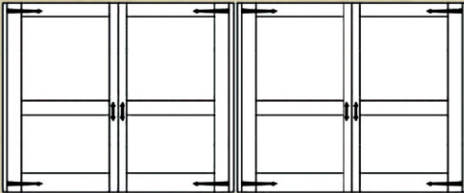

THE ASHBURN

ASHBURN SQUARE